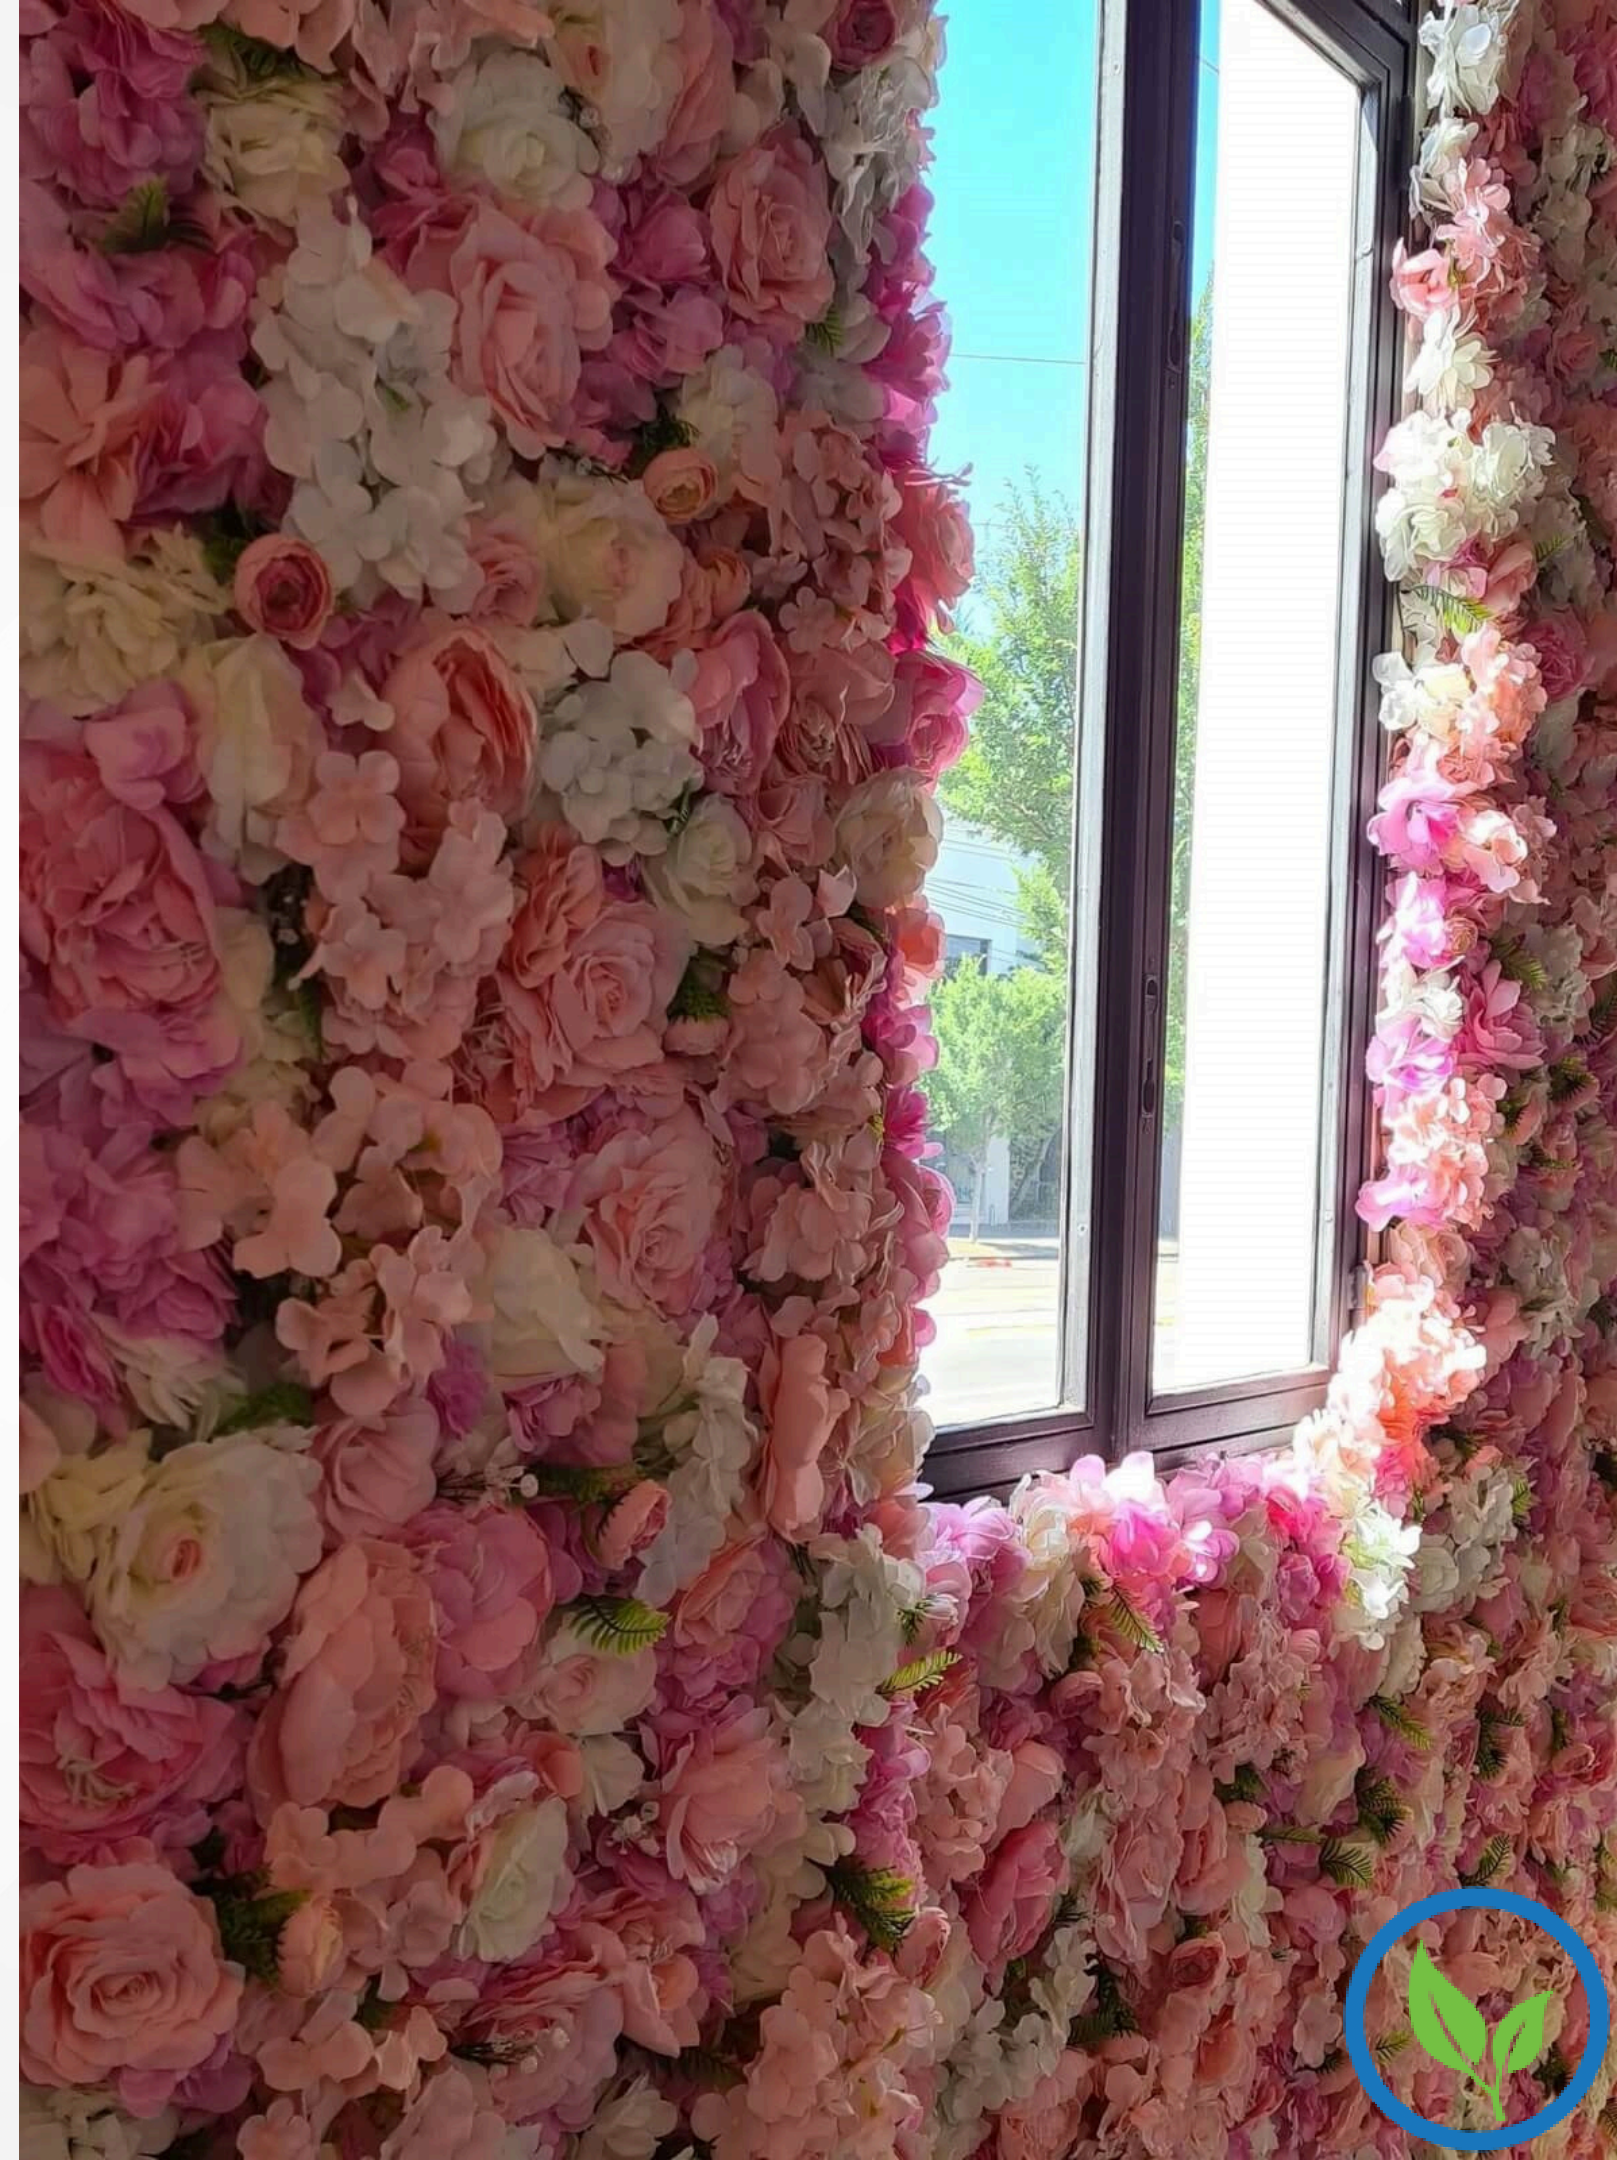

# **FLOWER BACKDROPS IN MELBOURNE FOR ENHANCED SPACE**

---

Whether it's a wedding, birthday, or corporate event, our flower wall Melbourne hire offers the perfect blend of style and elegance.

Why would you settle for ordinary decor when you can transform your event with stunning flower wall hire in Melbourne? At Designer Vertical Gardens our artificial flower walls create an unforgettable backdrop, perfect for making any occasion remarkable. Whether it's a wedding, birthday, or corporate event, our flower wall Melbourne hire offers the perfect blend of style and elegance.

## Standout Features of Our Flower Walls

- **Easy Setup:** No need to fuss over complicated installations. Our flower backdrops are designed with ease of use in mind.
- **Highly Realistic:** Crafted from top-quality materials, these walls mimic natural beauty without the upkeep.
- **Durability:** Engineered to endure, our flower walls withstand Melbourne's unpredictable weather, ensuring your event remains picture-perfect.